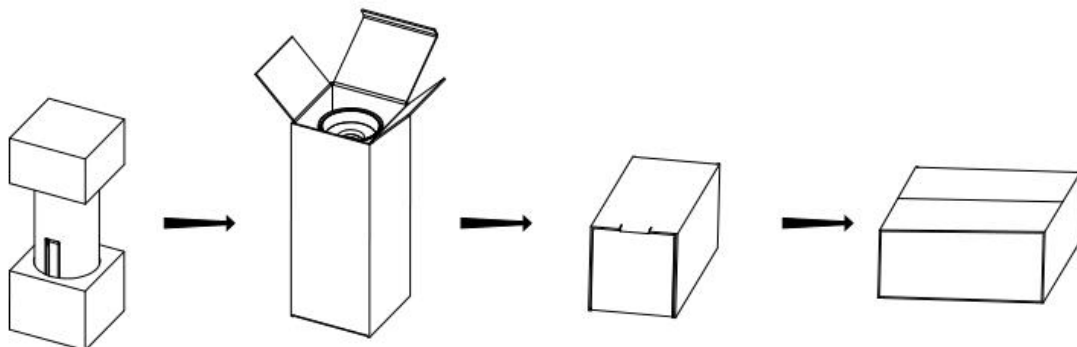

Dimensions (unit: mm):

Parameter Part I:

Model	SW-TL35-056				
Input Power	35W± 10%				
Input Voltage	220-240VAC				
LED Current	800mA				
Light Source	LUMINUS CXM-9				
CCT	3000K/4000K/5000K				
Beam Angle	15°	24°	40°	55°	
CRI	RA80/RA90				
Luminous Flux(lm) (Ra80)	3000K	3350 LM± 10%	3484 LM± 10%	3484 LM± 10%	3038 LM± 10%

Parameter Part II:

Model	SW-TL35-056	
Adjustable angle	350° Horizontally	90° Vertically
IP Rate	IP20	
Surface color	Black/White	
Working ambient temperature	-10 ~ 30°C	
Driver	Non-dimmable driver	

Package:

	Item No.	SW-TL35-056
	Box size	L129*W129*H267mm
	Carton size	L405*W405*H552mm
	Pieces per carton	18PCS
	Weight per carton	23KG

Light beam curves

1.LUMINUS CXM-9 3000K RA80

15°

35W 3000K RA80

1m	24418	25.43
2m	6105	50.86
3m	2713	76.28
4m	1526	101.71
5m	976.7	127.14
	(lx)	(cm)