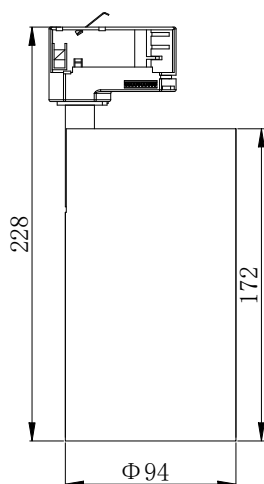

Dimensions (unit: mm):

Parameter Part I:

Model	SW-TL35-056				
Input Power	35W± 10%				
Input Voltage	220-240VAC				
LED Current	800mA				
Light Source	LUMINUS CXM-9				
CCT	3000K/4000K/5000K				
Beam Angle	15°	24°	40°	55°	
CRI	RA80/RA90				
Luminous Flux(lm) (Ra80)	3000K	3350 LM± 10%	3484 LM± 10%	3484 LM± 10%	3038 LM± 10%

Parameter Part II:

Model	SW-TL35-056	
Adjustable angle	350° Horizontally	90° Vertically
IP Rate	IP20	
Surface color	Black/White	
Working ambient temperature	-10 ~ 30°C	
Driver	Non-dimmable driver	

Package:

	Item No.	SW-TL35-056
	Box size	L129*W129*H267mm
	Carton size	L405*W405*H552mm
	Pieces per carton	18PCS
	Weight per carton	23KG

Light beam curves

1.LUMINUS CXM-9 3000K RA80

15°

35W 3000K RA80

1m	24418	25.43
2m	6105	50.86
3m	2713	76.28
4m	1526	101.71
5m	976.7	127.14
	(lx)	(cm)

24°

35W 3000K RA80

1m	13760	39.97
2m	3440	79.94
3m	1529	119.91
4m	860.0	195.88
5m	550.4	199.85
	(lx)	(cm)

40°

35W 3000K RA80

1m	4926	76.55
2m	1232	153.09
3m	547.4	229.64
4m	307.9	306.19
5m	197.1	382.74
	(lx)	(cm)