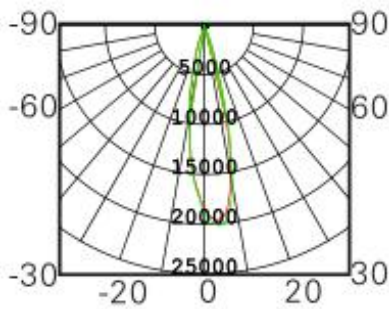

Dimensions (unit: mm):

Parameter Part I:

Model	SW-TL35-056				
Input Power	35W± 10%				
Input Voltage	220-240VAC				
LED Current	800mA				
Light Source	LUMINUS CXM-9				
CCT	3000K/4000K/5000K				
Beam Angle	15°	24°	40°	55°	
CRI	RA80/RA90				
Luminous Flux(lm) (Ra80)	3000K	3350 LM± 10%	3484 LM± 10%	3484 LM± 10%	3038 LM± 10%

	Item No.	SW-TL35-056
	Box size	L129*W129*H267mm
	Carton size	L405*W405*H552mm
	Pieces per carton	18PCS
	Weight per carton	23KG

Light beam curves

1.LUMINUS CXM-9 3000K RA80

15°

35W 3000K RA80

1m	24418	25.43
2m	6105	50.86
3m	2713	76.28
4m	1526	101.71
5m	976.7	127.14
	(lx)	(cm)

24°

35W 3000K RA80

1m	13760	39.97
2m	3440	79.94
3m	1529	119.91
4m	860.0	195.88
5m	550.4	199.85
	(lx)	(cm)

40°

35W 3000K RA80

1m	4926	76.55
2m	1232	153.09
3m	547.4	229.64
4m	307.9	306.19
5m	197.1	382.74
	(lx)	(cm)