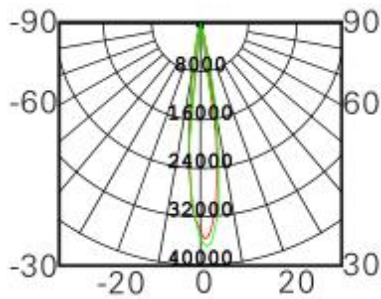

Dimensions (unit: mm):

Parameter Part I:

Model	SW-TL35-056				
Input Power	35W± 10%				
Input Voltage	220-240VAC				
LED Current	800mA				
Light Source	LUMINUS CXM-9				
CCT	3000K/4000K/5000K				
Beam Angle	15°	24°	40°	55°	
CRI	RA80/RA90				
Luminous Flux(lm) (Ra80)	3000K	3350 LM± 10%	3484 LM± 10%	3484 LM± 10%	3038 LM± 10%

	Item No.	SW-TL35-056
	Box size	L129*W129*H267mm
	Carton size	L405*W405*H552mm
	Pieces per carton	18PCS
	Weight per carton	23KG

Light beam curves

1.LUMINUS CXM-9 3000K RA80

15°

35W 3000K RA80

1m	24418	25.43
2m	6105	50.86
3m	2713	76.28
4m	1526	101.71
5m	976.7	127.14
	(lx)	(cm)

24°

35W 3000K RA80

1m	13760	39.97
2m	3440	79.94
3m	1529	119.91
4m	860.0	195.88
5m	550.4	199.85
	(lx)	(cm)

40°

35W 3000K RA80

1m	4926	76.55
2m	1232	153.09
3m	547.4	229.64
4m	307.9	306.19
5m	197.1	382.74
	(lx)	(cm)