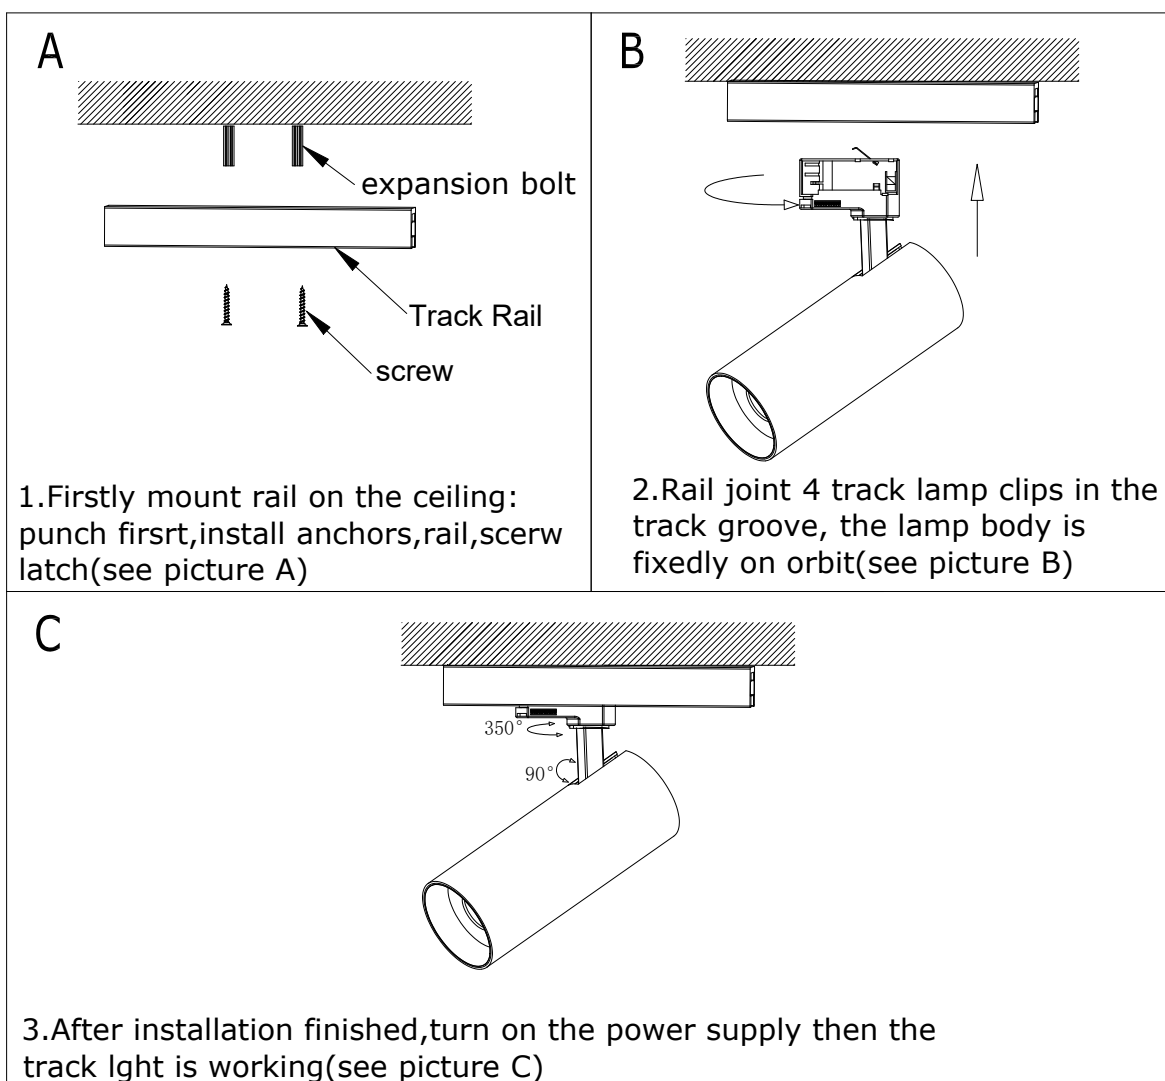

Installation instructions:

! This product is suitable for indoor ONLY, not for outdoor. Don't use in vibration, dust and high temperature environments to avoid fire or electric shock, etc.

! Avoid accidents, please TURN OFF the power before installing, cleaning and repairing the light.

! Avoid accidents, never cover the thermal insulation material and any other materials on the light.

! Never remove the internal structure of light, or we will invalidate warranty.

! If the light works abnormally, turn off the power immediately and contact with service center or professional technicians for inspecting to avoid accidents.