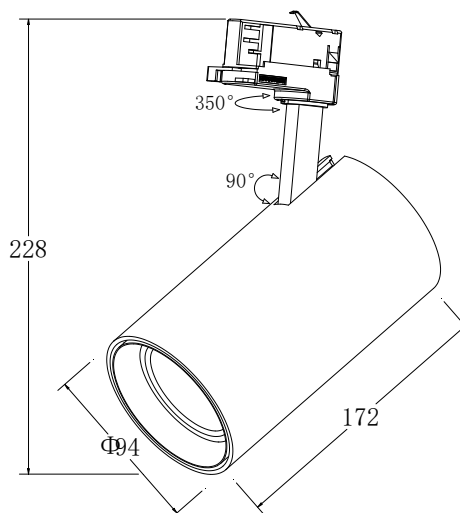

Dimensions (unit: mm):

Parameter Part I:

Model	SW-TL35-056				
Input Power	35W± 10%				
Input Voltage	220-240VAC				
LED Current	800mA				
Light Source	LUMINUS CXM-9				
CCT	3000K/4000K/5000K				
Beam Angle	15°	24°	40°	55°	
CRI	RA80/RA90				
Luminous Flux(lm) (Ra80)	3000K	3350 LM± 10%	3484 LM± 10%	3484 LM± 10%	3038 LM± 10%

Parameter Part II:

Model	SW-TL35-056	
Adjustable angle	350° Horizontally	90° Vertically
IP Rate	IP20	
Surface color	Black/White	
Working ambient temperature	-10 ~ 30°C	
Driver	Non-dimmable driver	

Package:

	Item No.	SW-TL35-056
	Box size	L129*W129*H267mm
	Carton size	L405*W405*H552mm
	Pieces per carton	18PCS
	Weight per carton	23KG

Light beam curves

1.LUMINUS CXM-9 3000K RA80

15°

35W 3000K RA80

1m	24418	25.43
2m	6105	50.86
3m	2713	76.28
4m	1526	101.71
5m	976.7	127.14
	(lx)	(cm)